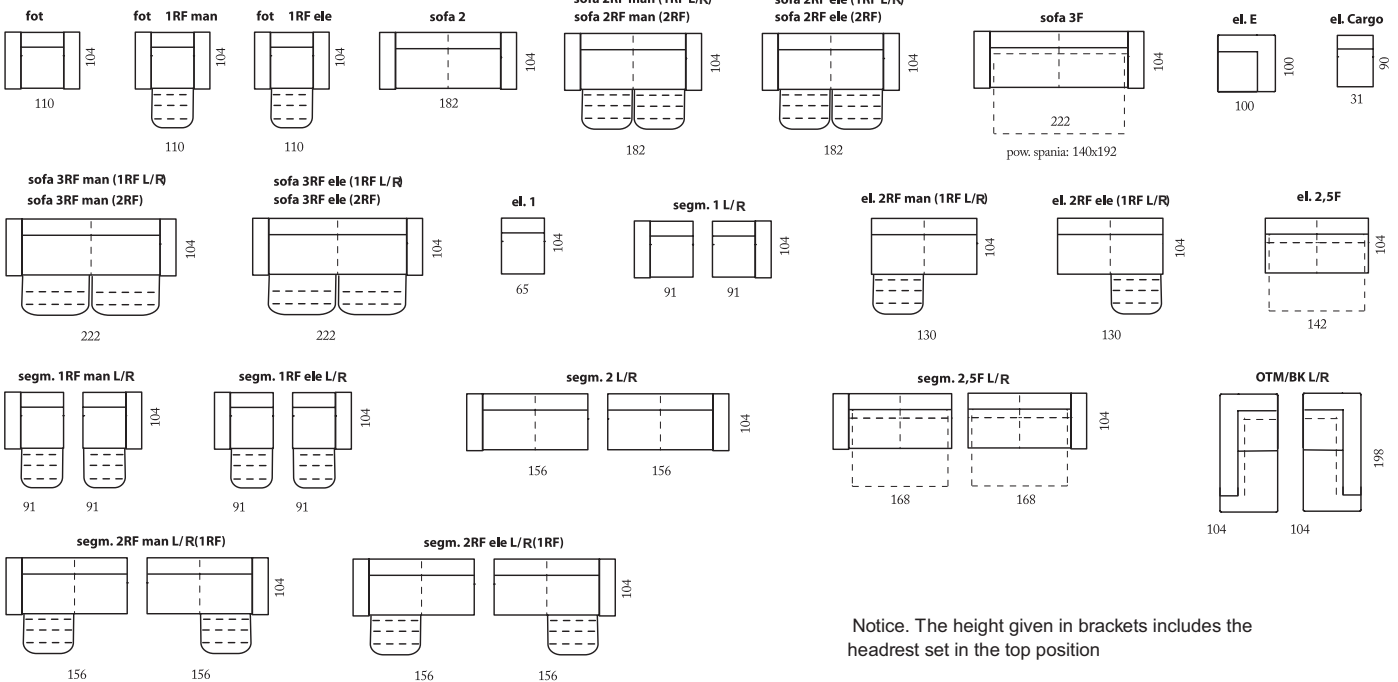

45

URBANO

Sofa 3RF man → 222 ↑ 79(97) ↘ 104  
seater

Bigger or smaller? Choose the modules that suit you best.

segm.1RFele – el.Cargo – el.1 – el.E – el.2,5F – segm.el.OTM/BKP → 346 ↑ 79(97) ↘ 261  
corner set

Notice. The height given in brackets includes the headrest set in the top position